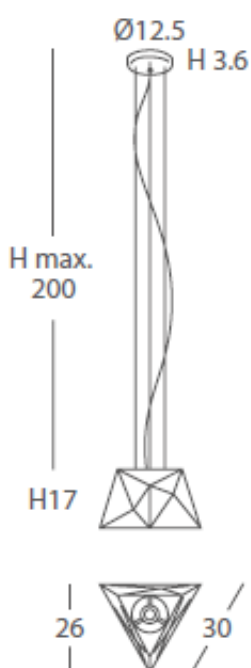

# SLIDE

24850/30

24850/45

### SUSPENSION - TABLE LAMP - FLOOR LAMP

Design with strong geometrical visual impact in any room. Metal lampshade with laser cut lines, which catches the eye view and allow the light sparks to go through. Visual effects through the lampshade slots.

- E27 1x60W Ø9.5cm 

**A++ B**

\*(bombillas no incluidas / lamps not included)

\* Archivos 3D y ficheros fotométricos disponibles en web / 3D and photometric files available on the web