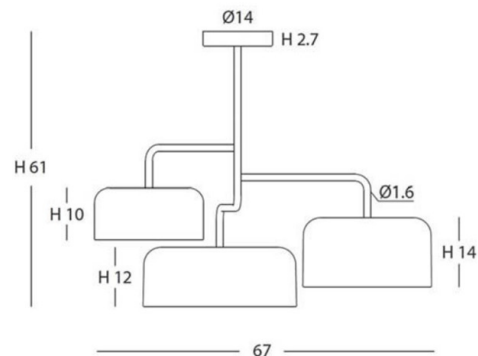

A pendant design inspired by a clover, is supplied in various heights, made up of a metal shaft supporting three metal lampshades from the POT series.

TONO 27810/75 27810/75L

REF.
27810/75

SEMITECHO/ SEMI FLUSH CEILING LIGHT
IP20

MATERIAL
Metal y acrílico/
Metal & acrylic

ACABADO/ FINISH
Estructura: blanco o negro mate/
Frame: white or matt black

INSTALACIÓN/ INSTALLATION
E27 LED 5x15W Ø6cm 

EEL: 

REF.
27810/75L

SEMITECHO/ SEMI FLUSH CEILING LIGHT
IP20